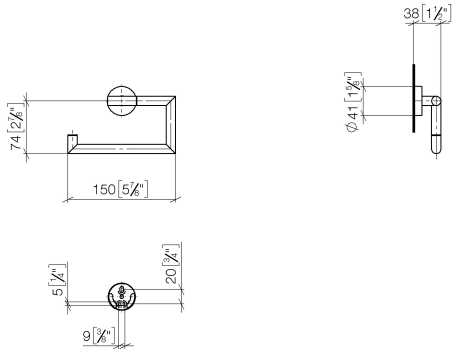

83 500 979

- width 150mm
- height 95 mm
- rosette Ø 40 mm
- 40mm projection

Fits: LISSÉ, META

	Brushed Chrome	83 500 979-93
	Chrome	83 500 979-00
	Brushed Platinum	83 500 979-06
	Dark Chrome	83 500 979-19
	Light Gold	83 500 979-26
	Brushed Light Gold	83 500 979-27
	Matte Black	83 500 979-33
	Brushed Bronze	83 500 979-42
	Brushed Champagne (22kt Gold)	83 500 979-46
	Champagne (22kt Gold)	83 500 979-47
	Brushed Dark Platinum	83 500 979-99

83 500 979

mm [inches]

83 500 979

Parts for other finishes can be found here: [Chrome](#)

### Spare parts list

No.	Item Number	Name	Quantity used	Delivery time
1	90 28 22 626 00-93	holder	1	20
2	05 17 97 561 01-93	holder	1	20
3	90 31 11 038 00 90	pin	2	2
4	90 14 10 060 00 90	seal	1	2
5	08 27 97 500-93	rosette	1	20
6	08 30 11 516 90	ring	1	2
7	05 17 97 501 01 90	fixing set	1	2
8	08 17 97 559 90	holder	1	2
9	08 17 97 501 07	holder	1	2
10	05 30 31 025 00 90	fixing set	1	2
11	05 30 11 519 00 90	disc	1	2