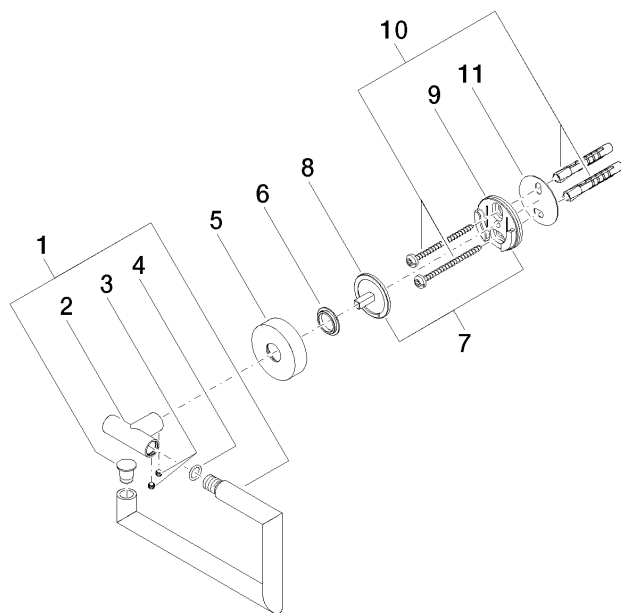

83 500 979

- width 150mm
- height 95 mm
- rosette Ø 40 mm
- 40mm projection

Fits: LISSÉ, META

	Brushed Chrome	83 500 979-93
	Chrome	83 500 979-00
	Brushed Platinum	83 500 979-06
	Dark Chrome	83 500 979-19
	Light Gold	83 500 979-26
	Brushed Light Gold	83 500 979-27
	Matte Black	83 500 979-33
	Brushed Bronze	83 500 979-42
	Brushed Champagne (22kt Gold)	83 500 979-46
	Champagne (22kt Gold)	83 500 979-47
	Brushed Dark Platinum	83 500 979-99

83 500 979

mm [inches]

83 500 979

Parts for other finishes can be found here: [Chrome](#)

### Spare parts list

No.	Item Number	Name	Quantity used	Delivery time
1	90 28 22 626 00-93	holder	1	20
2	05 17 97 561 01-93	holder	1	20
3	90 31 11 038 00 90	pin	2	2
4	90 14 10 060 00 90	seal	1	2
5	08 27 97 500-93	rosette	1	20
6	08 30 11 516 90	ring	1	2
7	05 17 97 501 01 90	fixing set	1	2
8	08 17 97 559 90	holder	1	2
9	08 17 97 501 07	holder	1	2
10	05 30 31 025 00 90	fixing set	1	2
11	05 30 11 519 00 90	disc	1	2